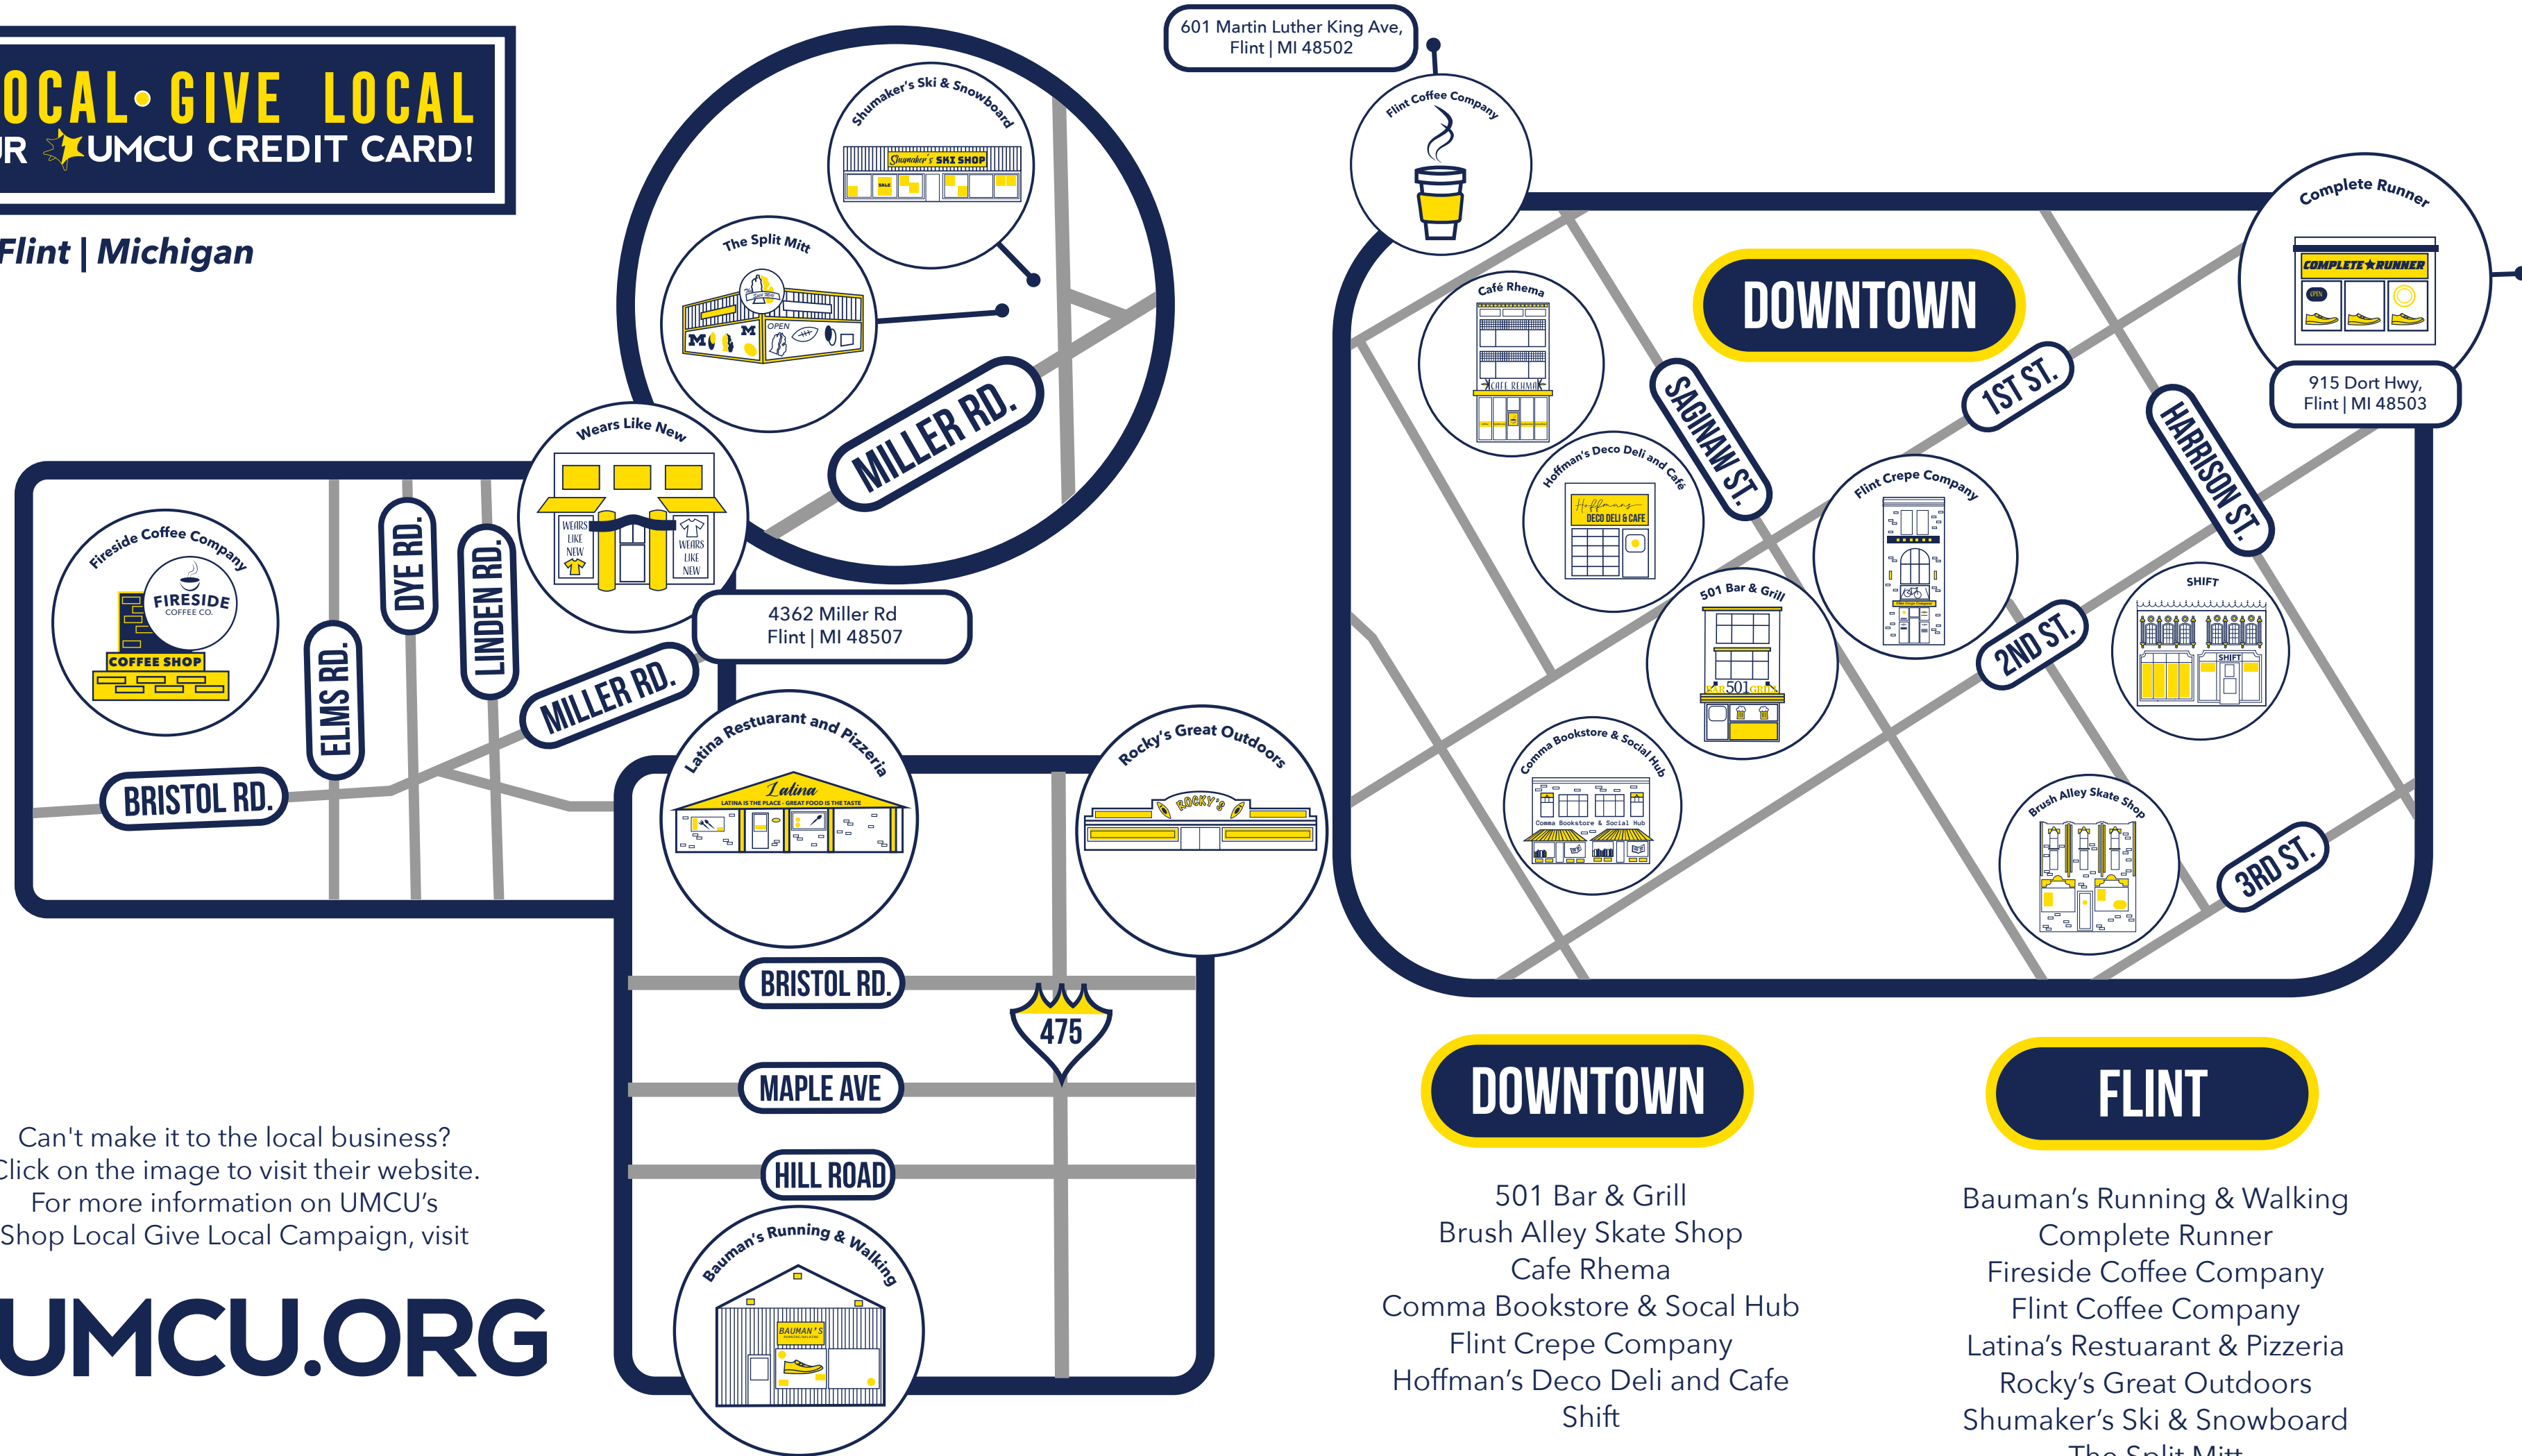

**SHOP LOCAL • GIVE LOCAL**  
WITH YOUR  **UMCU CREDIT CARD!**

Flint | Michigan

Can't make it to the local business?  
Click on the image to visit their website.  
For more information on UMCU's  
Shop Local Give Local Campaign, visit

 **UMCU.ORG**

**DOWNTOWN**

- 501 Bar & Grill
- Brush Alley Skate Shop
- Café Rhema
- Comma Bookstore & Social Hub
- Flint Crepe Company
- Hoffman's Deco Deli and Cafe
- Shift

**FLINT**

- Bauman's Running & Walking
- Complete Runner
- Fireside Coffee Company
- Flint Coffee Company
- Latina's Restuarant & Pizzeria
- Rocky's Great Outdoors
- Shumaker's Ski & Snowboard
- The Split Mitt
- Wears Like New