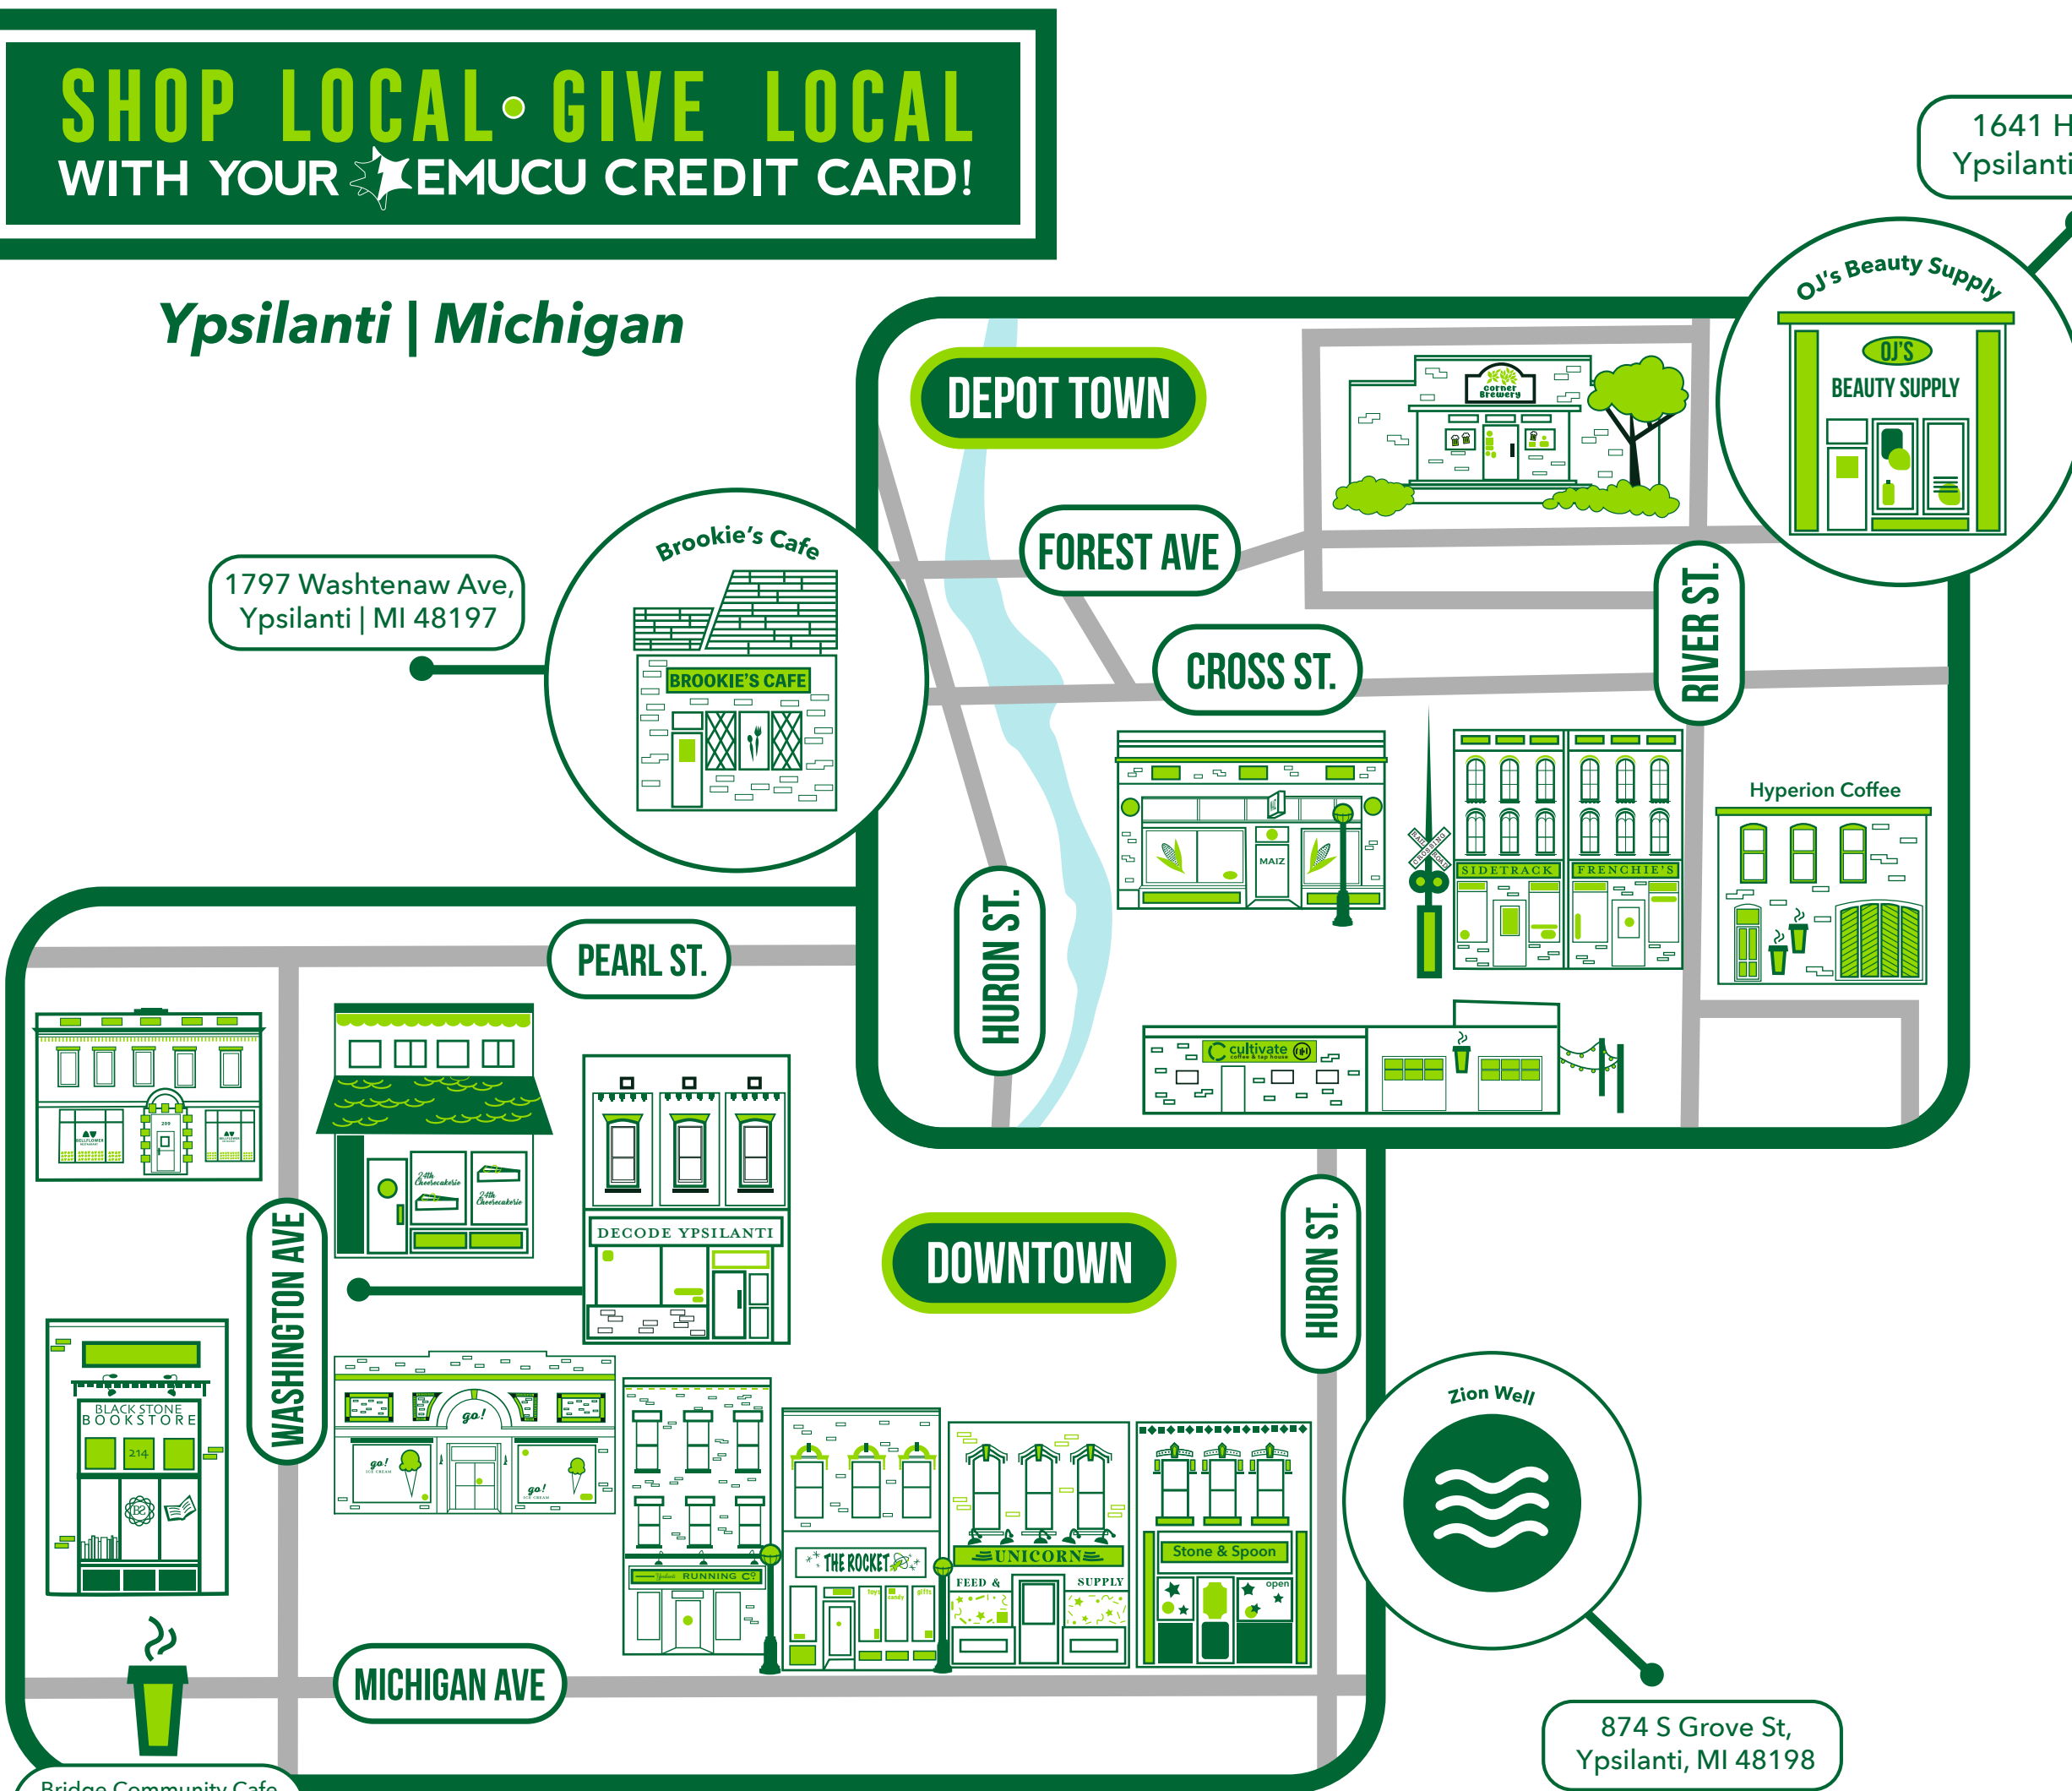

**SHOP LOCAL • GIVE LOCAL**  
 WITH YOUR  **EMUCU CREDIT CARD!**

**Ypsilanti | Michigan**

1797 Washtenaw Ave,  
Ypsilanti | MI 48197

1641 Holmes Rd,  
Ypsilanti | MI 48198

**DOWNTOWN**

- 24th Cheesecakeerie
- Bellflower Restaurant
- Black Stone Bookstore & Cultural Center
- Bridge Community Café
- Decode Ypsilanti
- Go! Ice Cream
- Stone & Spoon
- The Rocket
- Unicorn Feed & Supply
- Ypsilanti Running Co.

**DEPOT TOWN**

- Corner Brewery
- Cultivate Coffee and Tap House
- Hyperion Coffe Company Maiz
- Mexican Cantina Sidetracks Bar & Grill

**OTHER**

- Brookie's Café
- OJ's Beauty Supply
- Zion Well

Can't make it to the local business?  
 Click on the image to visit their website.  
 For more information on EMUCU's  
 Shop Local Give Local Campaign, visit

874 S Grove St,  
Ypsilanti, MI 48198

Bridge Community Cafe  
 217 W Michigan Ave,  
 Ypsilanti | MI 48197